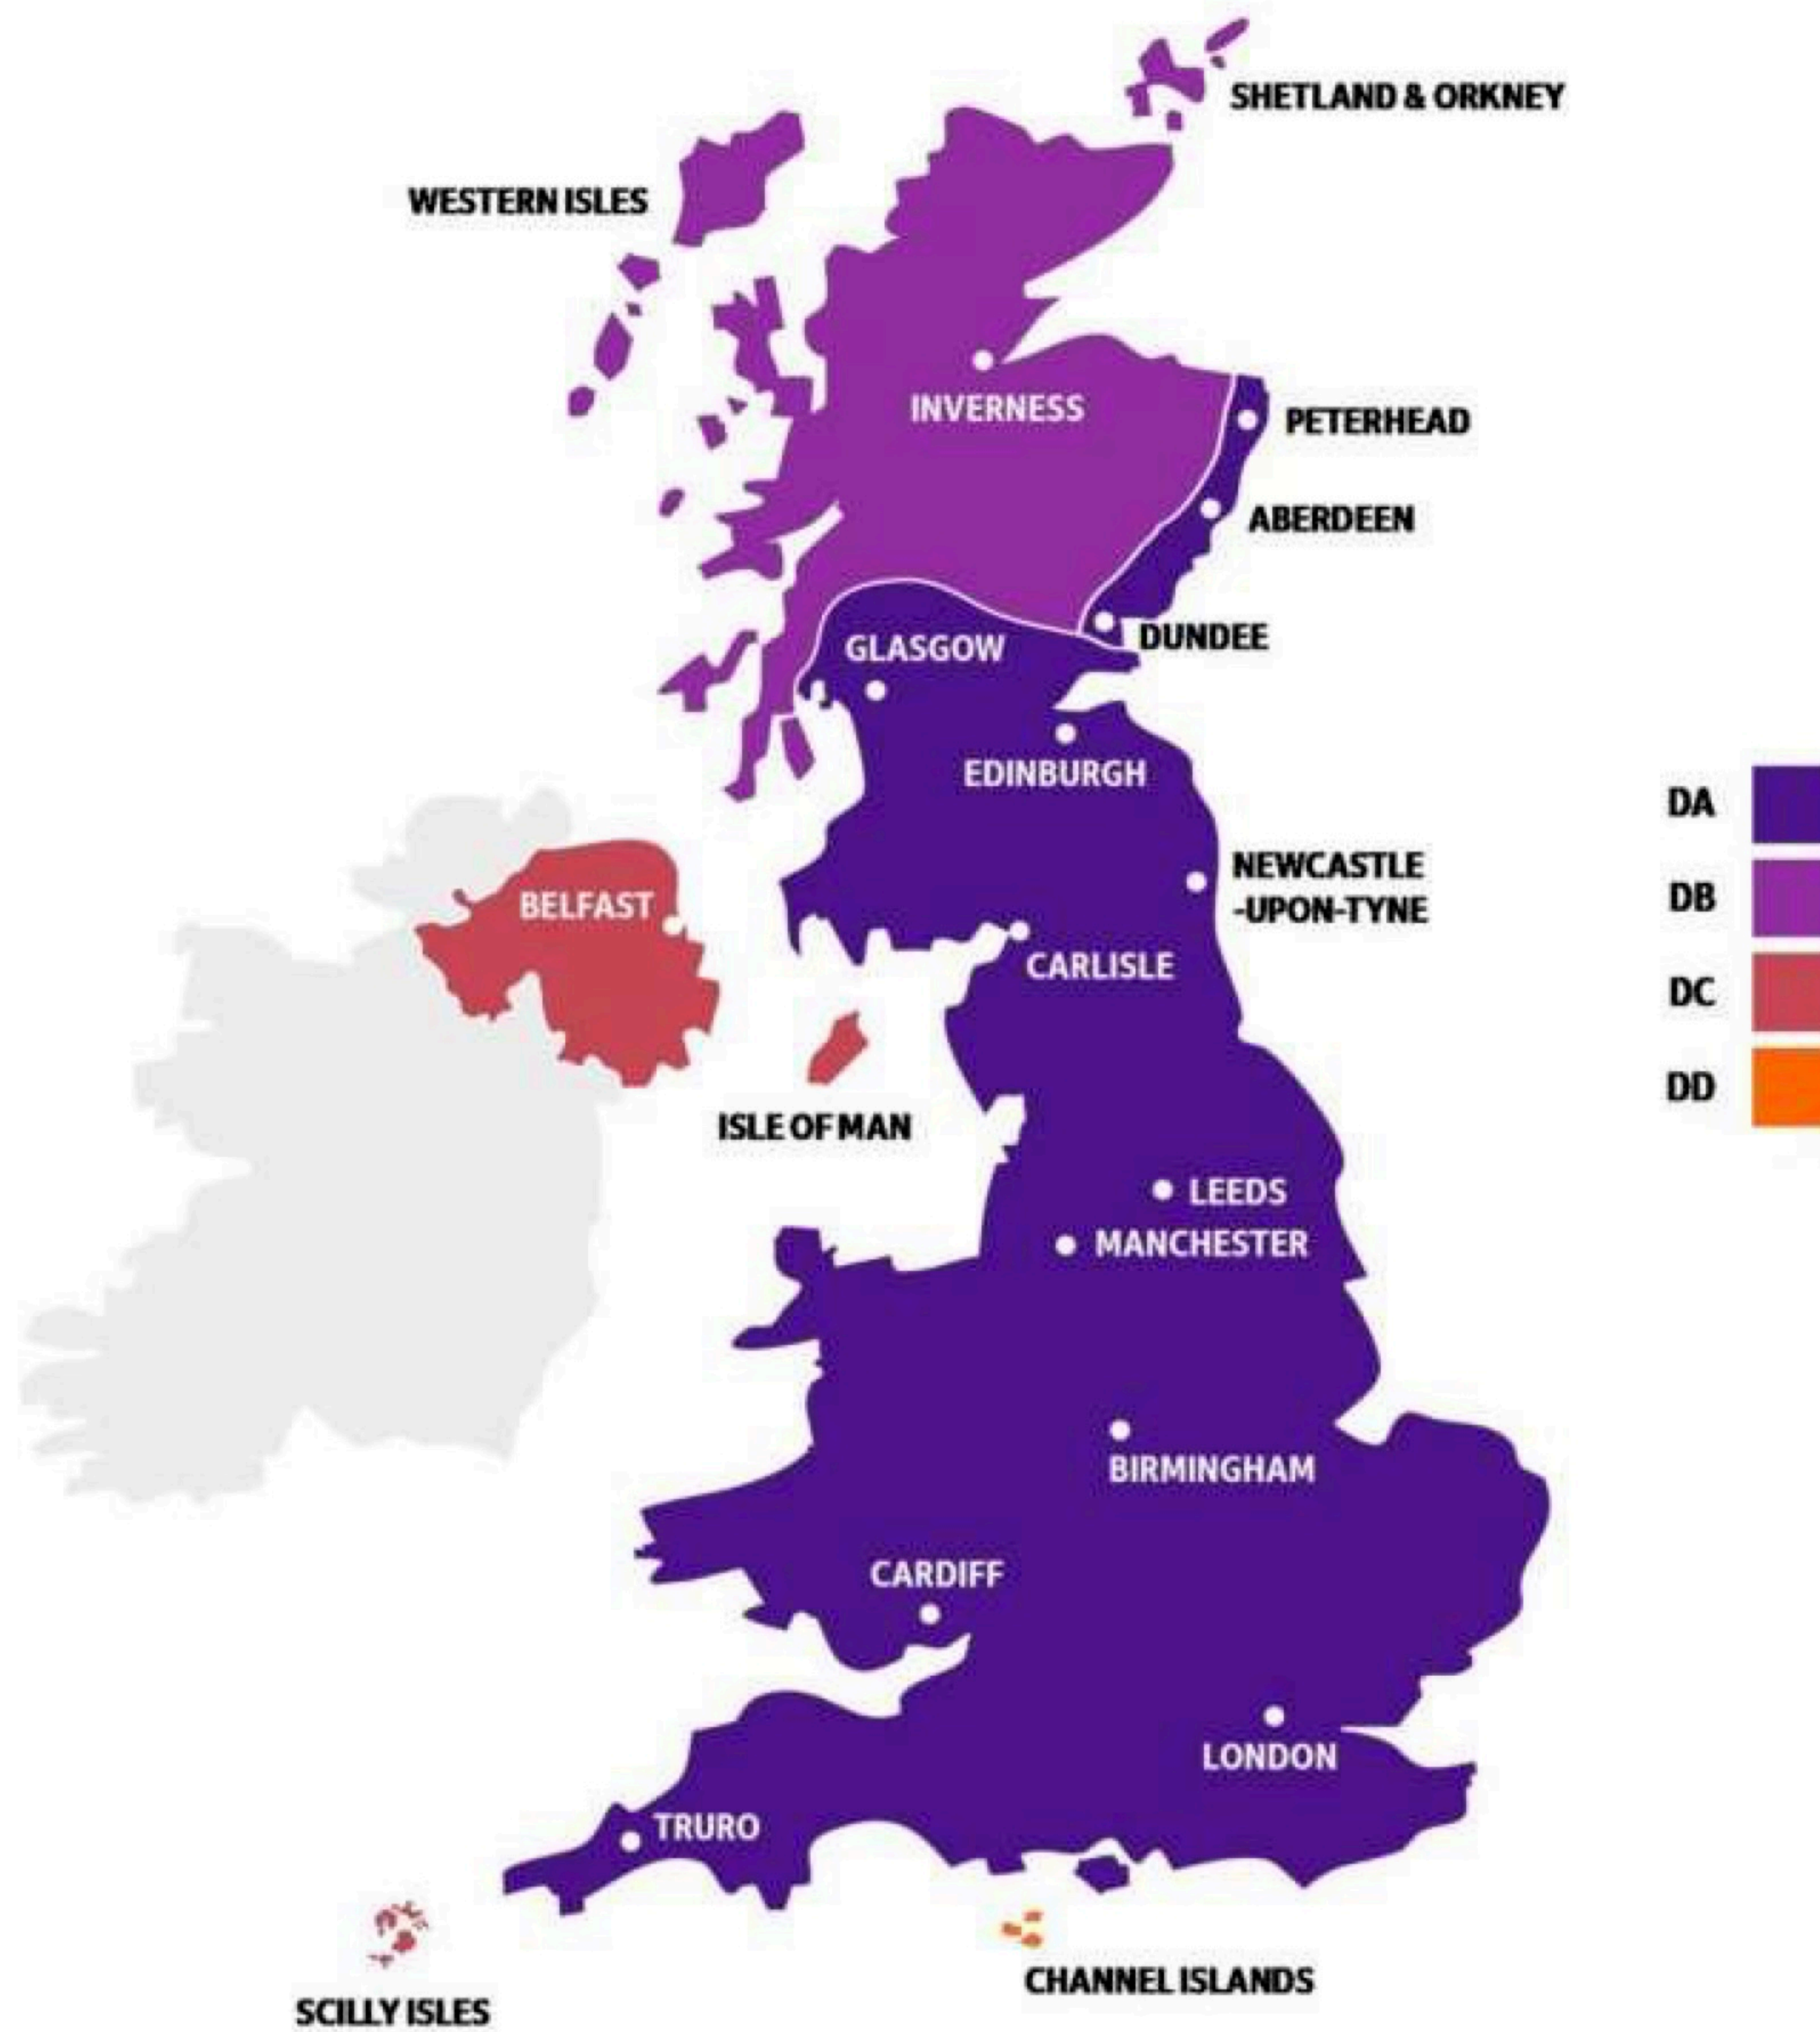

Index Guide/Regions Code

**Next day delivery applies to areas within the 'DA' zone.
For all other areas delivery may take 48-72 hours.**